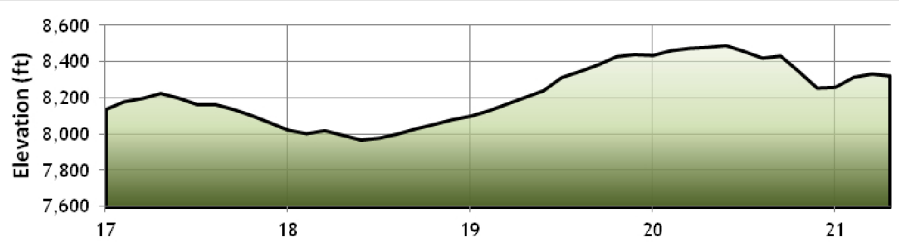

- Ref. Points
- Aid Stations
- Aid/Crew Access
- Wasatch 100 Route

Elevation Profile:
Scale varies from sheet to sheet & depicts route between the two aid stations on the map.